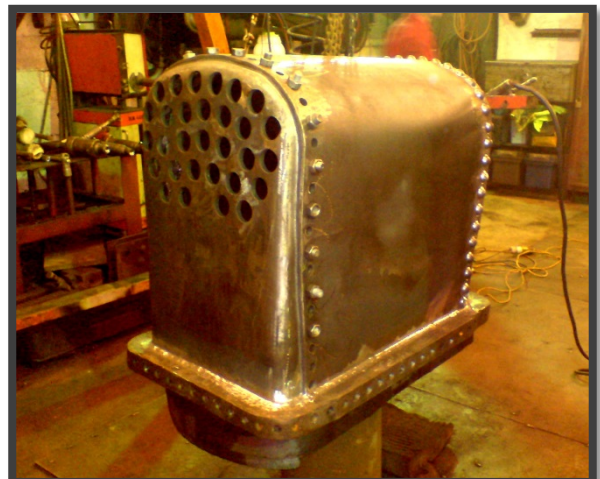

Bespoke Firebox builds