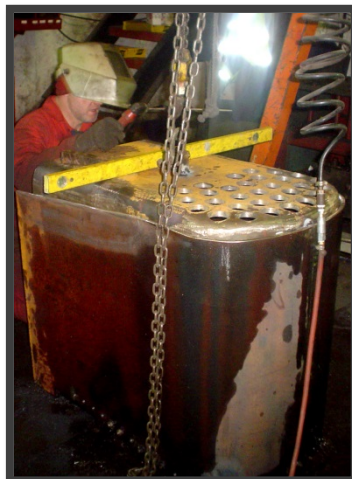

Hand tooled